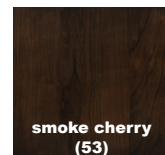

Berkeley Wall Mirror
5-BER-21-XX

52"w x 34 1/4"h x 3"deep

Floor Mirror
5-BER-30-XX

25 1/4"w x 19 1/2"h x 64"h

Large Wall Mirror
5-CAR-21-XX

49 3/4"w x 32 3/4"h x 1 1/4"deep

Wall Mirror
5-CAL-20-XX

30"w x 28 3/4"h x 1 1/4"deep

Finish Options

natural cherry
(03)

autumn cherry
(23)

cognac cherry
(33)

saddle cherry
(43)

smoke cherry
(53)

MIRRORS IN WALNUT

Mirrors in solid American black walnut hardwood are available in natural finish. The finish is **GREENGUARD Certified** for low chemical emissions.